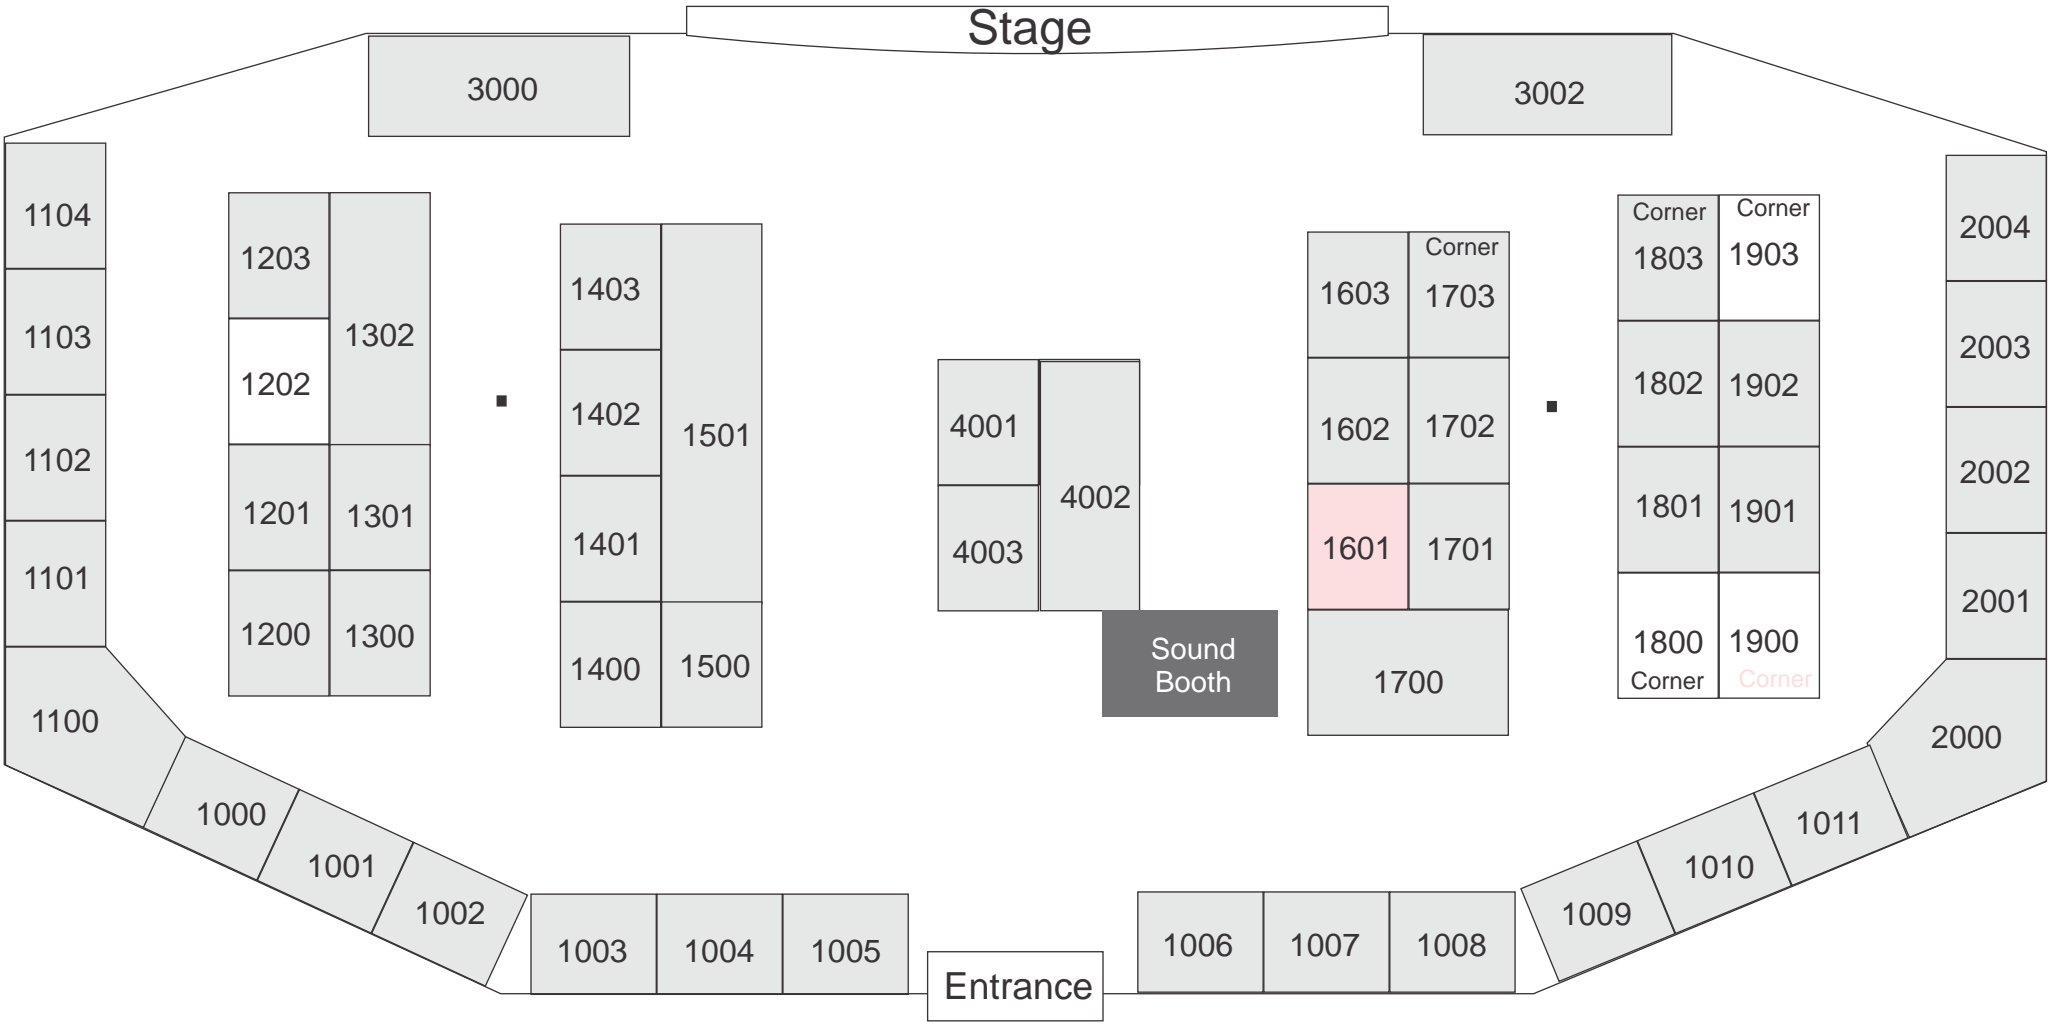

# The *B*ridal & Party Expo

At the Lighthouse behind  
K-mart in Twin Falls

1500 Shiner Photography  
1501 Christa's Dress Shoppe  
1601  
1602 Macys  
1603 Rodan Fields  
1700 Formalicity  
1701 Desert Sun Travel  
1702 Edwards Jones  
1703 Café Rio  
1800  
1801 I Preserve  
1802 Lexani Limo  
1803 Costco  
1900  
1901 Slumber Parties by Machel  
1902 Wedding & Rental Shop  
1903  
2000 White House  
2001 Black Swan  
2002 Paparazzi Accessories  
2003 Tomatos Italian Grill  
2004 Spin Designs Photographics  
3000 Party Center  
3002 Tuxedos Now  
4001 Finishing Touches Rental & Decor  
4002 One Fun Photobooth  
4003 Music Magic Events